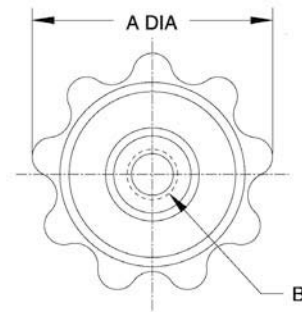

PALM-GRIP HAND KNOBS

319 ALUMINUM ALLOY

Polished full-grip hand knob. Choose from two knob sizes, each available blank, tapped or reamed.

1/2-13
5/8-11
M12
M16

3/8-16
1/2-13
M10
M12

Blank

Tapped

Reamed

INCH & METRIC

PART NO.	A DIA	C DIA	HOLE TYPE	B		
CL-11-PHK	2-3/4	1	BLANK	—		
CL-13-PHK			TAPPED	3/8-16 X 3/4 DEEP		
CL-14-PHK				1/2-13 X 3/4 DEEP		
CLM-13-PHK				M10 X 3/4 DEEP		
CLM-14-PHK			REAMED	M12 X 3/4 DEEP		
CL-12-PHK				3/8 X 7/8 DEEP		
CL-15-PHK				1/2 X 7/8 DEEP		
CLM-12-PHK			10mm X 7/8 DEEP			
CLM-15-PHK			12mm X 7/8 DEEP			
CL-21-PHK			3-1/8	1	BLANK	—
CL-23-PHK					TAPPED	1/2-13 X 3/4 DEEP
CL-24-PHK						5/8-11 X 3/4 DEEP
CLM-23-PHK						M12 X 3/4 DEEP
CLM-24-PHK					REAMED	M16 X 3/4 DEEP
CL-22-PHK						1/2 X 7/8 DEEP
CL-25-PHK	5/8 X 1 DEEP					
CLM-22-PHK	12mm X 7/8 DEEP					
CLM-25-PHK	16mm X 1 DEEP					