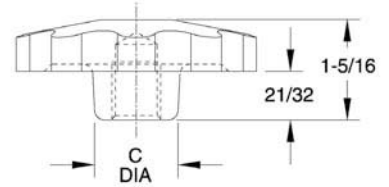

PALM-GRIP HAND KNOBS

319 ALUMINUM ALLOY

Polished full-grip hand knob. Choose from two knob sizes, each available blank, tapped or reamed.

1/2-13
5/8-11
M12
M16

3/8-16
1/2-13
M10
M12

Blank

Tapped

Reamed

INCH & METRIC

PART NO.	A DIA	C DIA	HOLE TYPE	B		
CL-11-PHK	2-3/4	1	BLANK	—		
CL-13-PHK			TAPPED	3/8-16 X 3/4 DEEP		
CL-14-PHK				1/2-13 X 3/4 DEEP		
CLM-13-PHK				M10 X 3/4 DEEP		
CLM-14-PHK			REAMED	M12 X 3/4 DEEP		
CL-12-PHK				3/8 X 7/8 DEEP		
CL-15-PHK				1/2 X 7/8 DEEP		
CLM-12-PHK			10mm X 7/8 DEEP			
CLM-15-PHK			12mm X 7/8 DEEP			
CL-21-PHK			3-1/8	1	BLANK	—
CL-23-PHK					TAPPED	1/2-13 X 3/4 DEEP
CL-24-PHK						5/8-11 X 3/4 DEEP
CLM-23-PHK						M12 X 3/4 DEEP
CLM-24-PHK					REAMED	M16 X 3/4 DEEP
CL-22-PHK						1/2 X 7/8 DEEP
CL-25-PHK	5/8 X 1 DEEP					
CLM-22-PHK	12mm X 7/8 DEEP					
CLM-25-PHK	16mm X 1 DEEP					